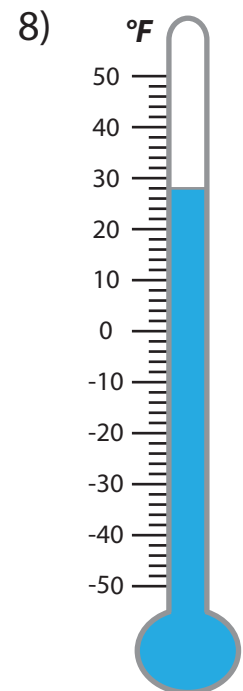

# READING TEMPERATURE

Name \_\_\_\_\_

Score \_\_\_\_\_

TM:18

What is the temperature read in each thermometer?

## Answer key

TM:18

What is the temperature read in each thermometer?

**-40 °F**

**32 °F**

**-30 °F**

**17 °F**

**22 °F**

**-2 °F**

**-10 °F**

**28 °F**