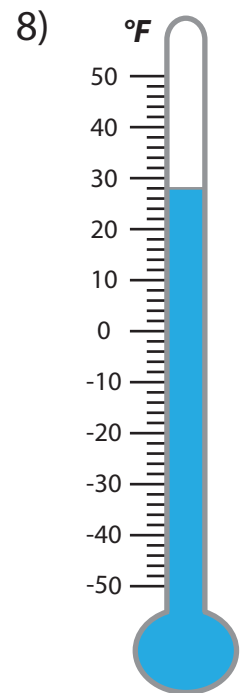

# READING TEMPERATURE

Name \_\_\_\_\_

Score \_\_\_\_\_

TM:18

What is the temperature read in each thermometer?

# READING TEMPERATURE

Name \_\_\_\_\_

Score \_\_\_\_\_

## Answer key

TM:18

What is the temperature read in each thermometer?

**-40 °F**

**32 °F**

**-30 °F**

**17 °F**

**22 °F**