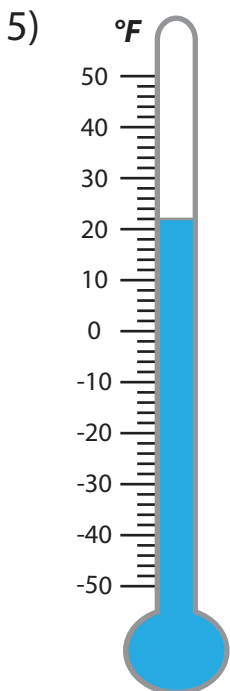

# READING TEMPERATURE

Name \_\_\_\_\_

Score \_\_\_\_\_

TM:18

What is the temperature read in each thermometer?

## Answer key

TM:18

What is the temperature read in each thermometer?

**-40 °F**

**32 °F**

**-30 °F**

**17 °F**

**22 °F**

**-2 °F**

**-10 °F**

**28 °F**