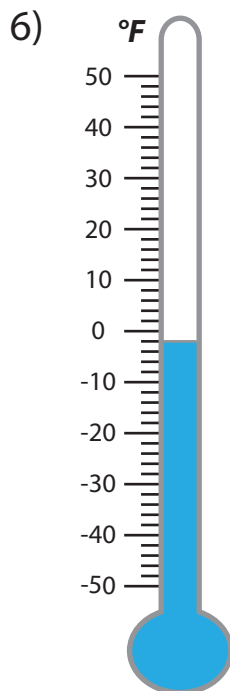

# READING TEMPERATURE

Name \_\_\_\_\_

Score \_\_\_\_\_

TM:18

What is the temperature read in each thermometer?

## Answer key

TM:18

What is the temperature read in each thermometer?

**-40 °F**

**32 °F**

**-30 °F**

**17 °F**

**22 °F**

**-2 °F**

**-10 °F**

**28 °F**