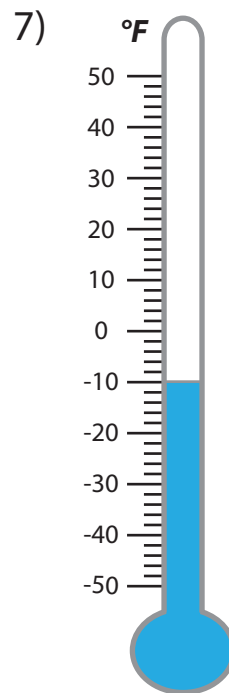

# READING TEMPERATURE

Name \_\_\_\_\_

Score \_\_\_\_\_

TM:18

What is the temperature read in each thermometer?

# READING TEMPERATURE

Name \_\_\_\_\_

Score \_\_\_\_\_

## Answer key

TM:18

What is the temperature read in each thermometer?

**-40 °F**

**32 °F**

**-30 °F**

**17 °F**

**22 °F**