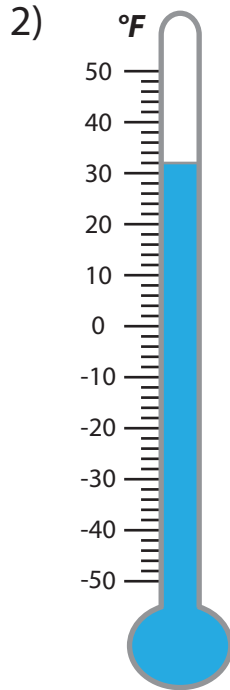

# READING TEMPERATURE

Name \_\_\_\_\_

Score \_\_\_\_\_

TM:18

What is the temperature read in each thermometer?

# READING TEMPERATURE

Name \_\_\_\_\_

Score \_\_\_\_\_

## Answer key

TM:18

What is the temperature read in each thermometer?

**-40 °F**

**32 °F**

**-30 °F**

**17 °F**

**22 °F**