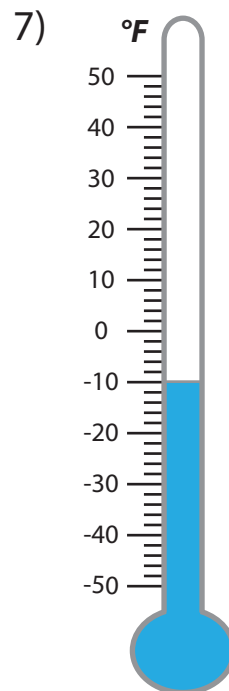

# READING TEMPERATURE

Name \_\_\_\_\_

Score \_\_\_\_\_

TM:18

What is the temperature read in each thermometer?

## Answer key

TM:18

What is the temperature read in each thermometer?

**-40 °F**

**32 °F**

**-30 °F**

**17 °F**

**22 °F**

**-2 °F**

**-10 °F**

**28 °F**