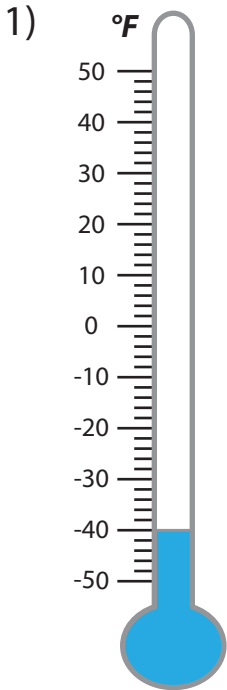

# READING TEMPERATURE

Name \_\_\_\_\_

Score \_\_\_\_\_

TM:18

What is the temperature read in each thermometer?

# READING TEMPERATURE

Name \_\_\_\_\_

Score \_\_\_\_\_

## Answer key

TM:18

What is the temperature read in each thermometer?

**-40 °F**

**32 °F**

**-30 °F**

**17 °F**

**22 °F**