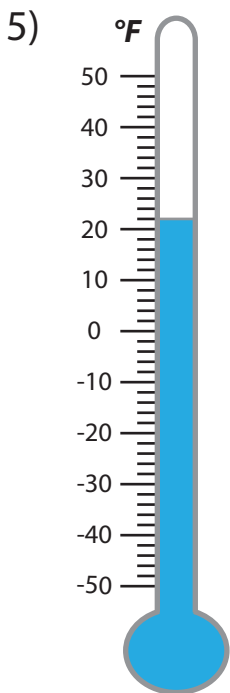

# READING TEMPERATURE

Name \_\_\_\_\_

Score \_\_\_\_\_

TM:18

What is the temperature read in each thermometer?

# READING TEMPERATURE

Name \_\_\_\_\_

Score \_\_\_\_\_

## Answer key

TM:18

What is the temperature read in each thermometer?

**-40 °F**

**32 °F**

**-30 °F**

**17 °F**

**22 °F**