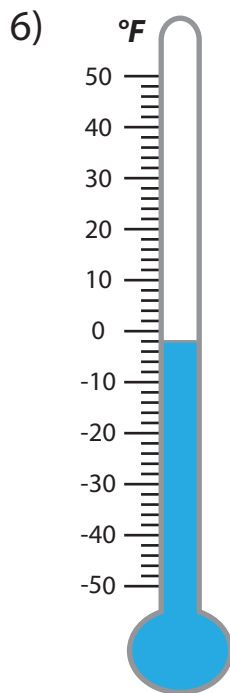

# READING TEMPERATURE

Name \_\_\_\_\_

Score \_\_\_\_\_

TM:18

What is the temperature read in each thermometer?

# READING TEMPERATURE

Name \_\_\_\_\_

Score \_\_\_\_\_

## Answer key

TM:18

What is the temperature read in each thermometer?

**-40 °F**

**32 °F**

**-30 °F**

**17 °F**

**22 °F**