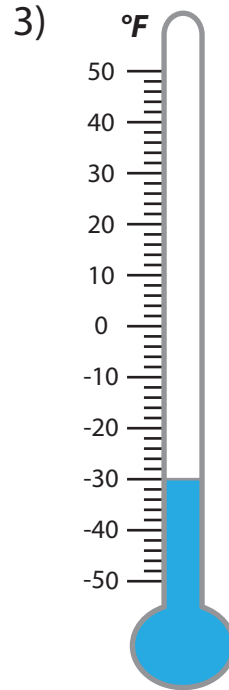

# READING TEMPERATURE

Name \_\_\_\_\_

Score \_\_\_\_\_

TM:18

What is the temperature read in each thermometer?

# READING TEMPERATURE

Name \_\_\_\_\_

Score \_\_\_\_\_

## Answer key

TM:18

What is the temperature read in each thermometer?

**-40 °F**

**32 °F**

**-30 °F**

**17 °F**

**22 °F**