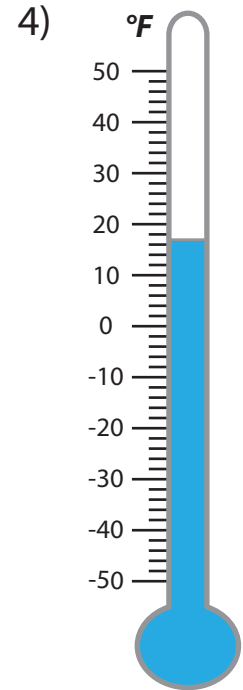

# READING TEMPERATURE

Name \_\_\_\_\_

Score \_\_\_\_\_

TM:18

What is the temperature read in each thermometer?

## Answer key

TM:18

What is the temperature read in each thermometer?

**-40 °F**

**32 °F**

**-30 °F**

**17 °F**

**22 °F**

**-2 °F**

**-10 °F**

**28 °F**