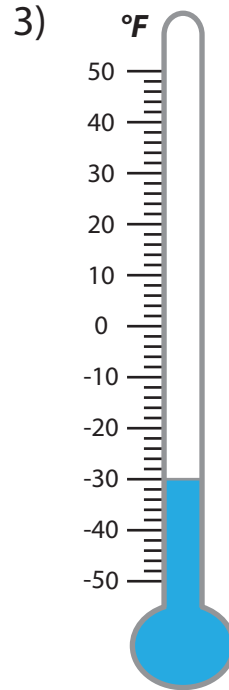

# READING TEMPERATURE

Name \_\_\_\_\_

Score \_\_\_\_\_

TM:18

What is the temperature read in each thermometer?

## Answer key

TM:18

What is the temperature read in each thermometer?

**-40 °F**

**32 °F**

**-30 °F**

**17 °F**

**22 °F**

**-2 °F**

**-10 °F**

**28 °F**